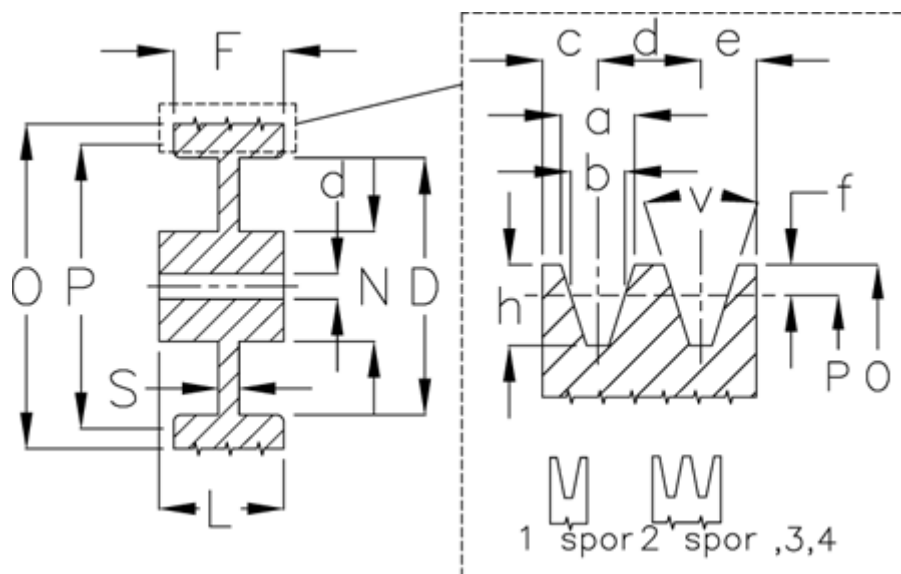

Article number: 60410228001

Description: V-belt pulley, no bore C 280/1

Measures

D	= 223	S	= 16
d	= 20	Type	= C
F	= 34.0		
L	= 50		
N	= 86		
Number of ribs	= 1		
O	= 289.6		
P	= 280		